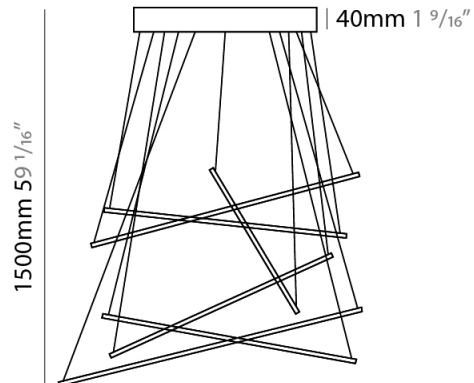

300mm 11 13/16"

300mm 11 13/16"