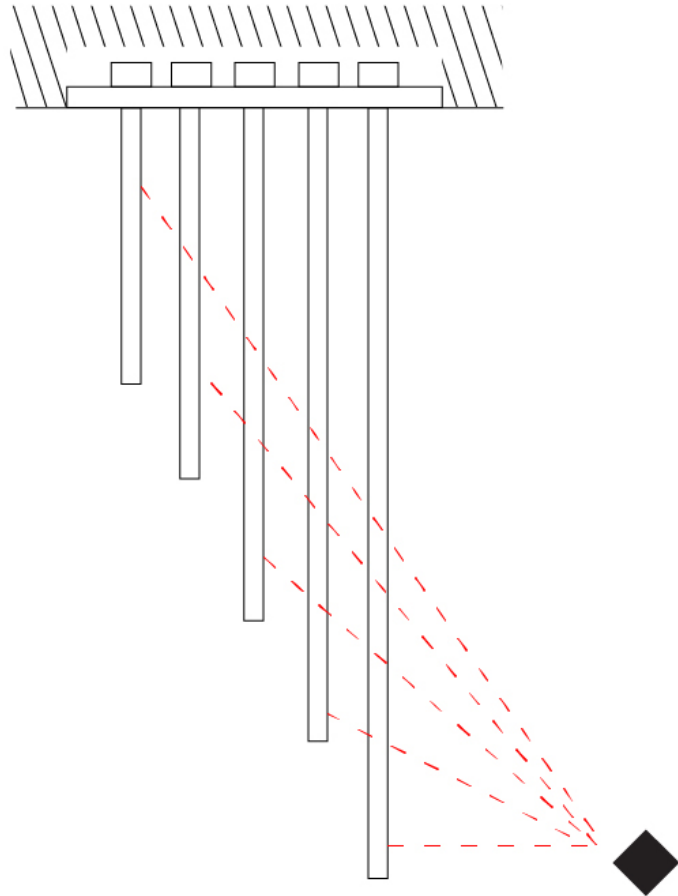

SPILLO 5 ROD SURFACE

D42068-

PROJECT
TYPE
SPECIFIER
QUANTITY
DATE

D